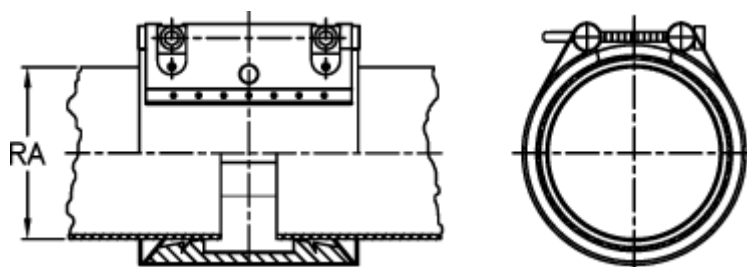

# Data Sheet

Article number: 025748300191

Description: Norma Connect pipe coupling  
GRIP E W5 Ø=191,0 EPDM, 10 bar

## Measures

---

Note = Kontakt os for yderligere informationer.

RA = 191